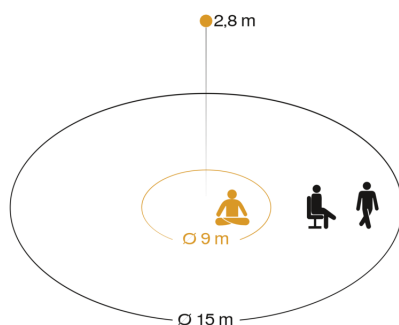

Presence detector

True Presence

Dali - surface

EAN 4007841 057954

STEINEL®
PROFESSIONAL

Technical specifications

Type	Presence detector
Dimensions (L x W x H)	123 x 123 x 45 mm
Mains power supply	220 – 240 V / 50 – 60 Hz
Sensor Technology	High frequency
Application, place	Indoors
Application, place, room	One-person office, classroom, Open-plan office, high-bay warehouse, conference room, sports hall, washroom, wc, warehouse
Installation site	ceiling
Type of installation	Surface wiring
HF-system	7,2 GHz
Electronic scalability	Yes
Mechanical scalability	No
Mounting height	2,00 – 12,00 m
Optimum mounting height	2,8 m
Detection angle	360 °
Angle of aperture	360 °
Sneak-by guard	Yes
Capability of masking out individual segments	No
Reach, radial	Ø 15 m (177 m²)
Reach, tangential	Ø 15 m (177 m²)

Reach, presence	Ø 15 m (177 m²)
True Presence reach	Ø 9 m (64 m²)
Twilight setting TEACH	Yes
Twilight setting	2 – 1000 lx
Time setting	30 s – 30 Min.
Steuer Ausgang, Dali	Addressable / broadcast 64 electronic ballasts
Constant-lighting control	Yes
Basic light level function	Yes
Basic light level function time	1-60 min, all night
With remote control	No
Interconnection	Yes
IP rating	IP54
Material	Plastic
Ambient temperature	-20 – 50 °C
Colour	white
Colour, RAL	9003
Manufacturer's Warranty	5 years
Version	Dali - surface
PU1, EAN	4007841057954

Detection Zone

Mögliche Montagehöhe: 2,00 m – 12,00 m

Orange: True Presence

Schwarz: Bewegung und Präsenz